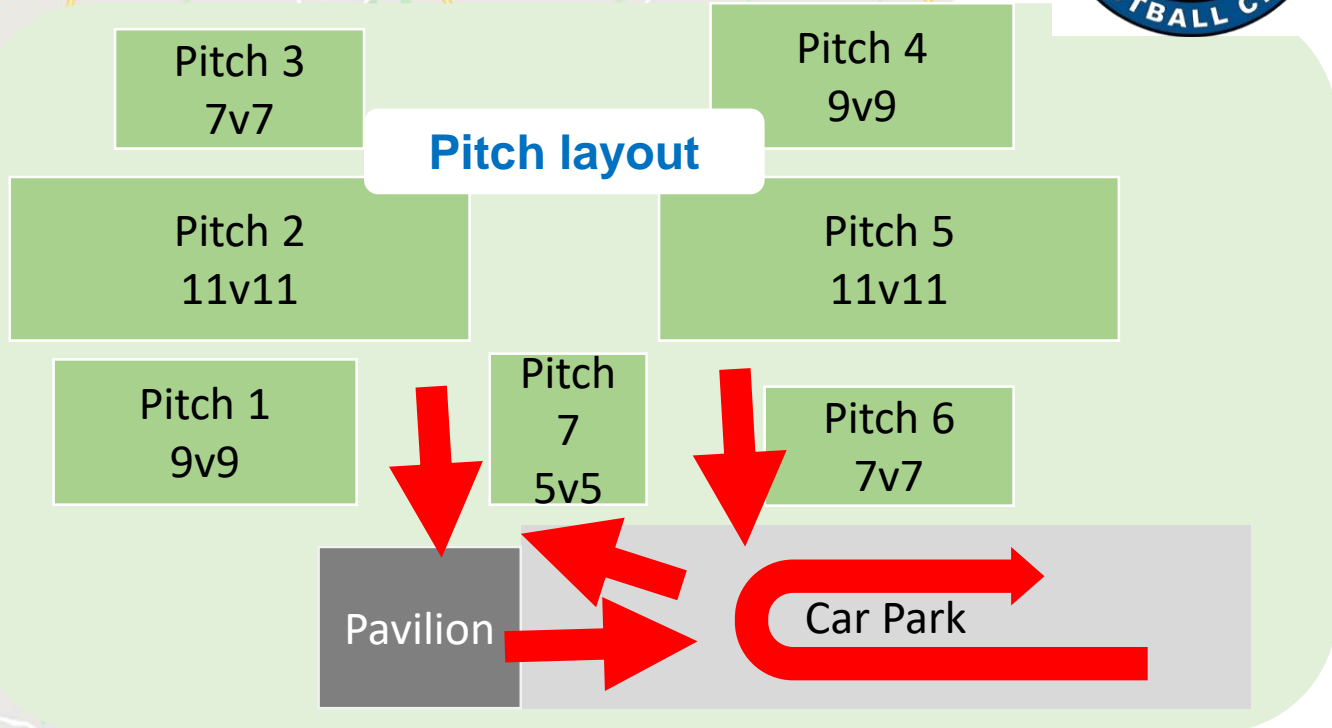

field entrance

# High Moor, Clitheroe Wolves 2020

High Moor, Pendle Rd, Clitheroe BB7 1PN

**FOLLOW THE ONE WAY SYSTEM FOR THE CAR PARK & FIELD**

**SANITISE YOUR HANDS USING THE FIELD STATIONS**

**DO NOT TOUCH THE EQUIPMENT WITH YOUR HANDS**

**REMAIN 2M (3 STEPS) APART**

**COUGH /SNEEZE INTO A TISSUE OR YOUR ELBOW**

**BIN TISSUES AND SANITISE YOUR HANDS**

**MINOR FIRST AID MUST BE PERFORMED BY A PARENT IN THE FIRST AID AREA - THE COACH WILL SUPERVISE**