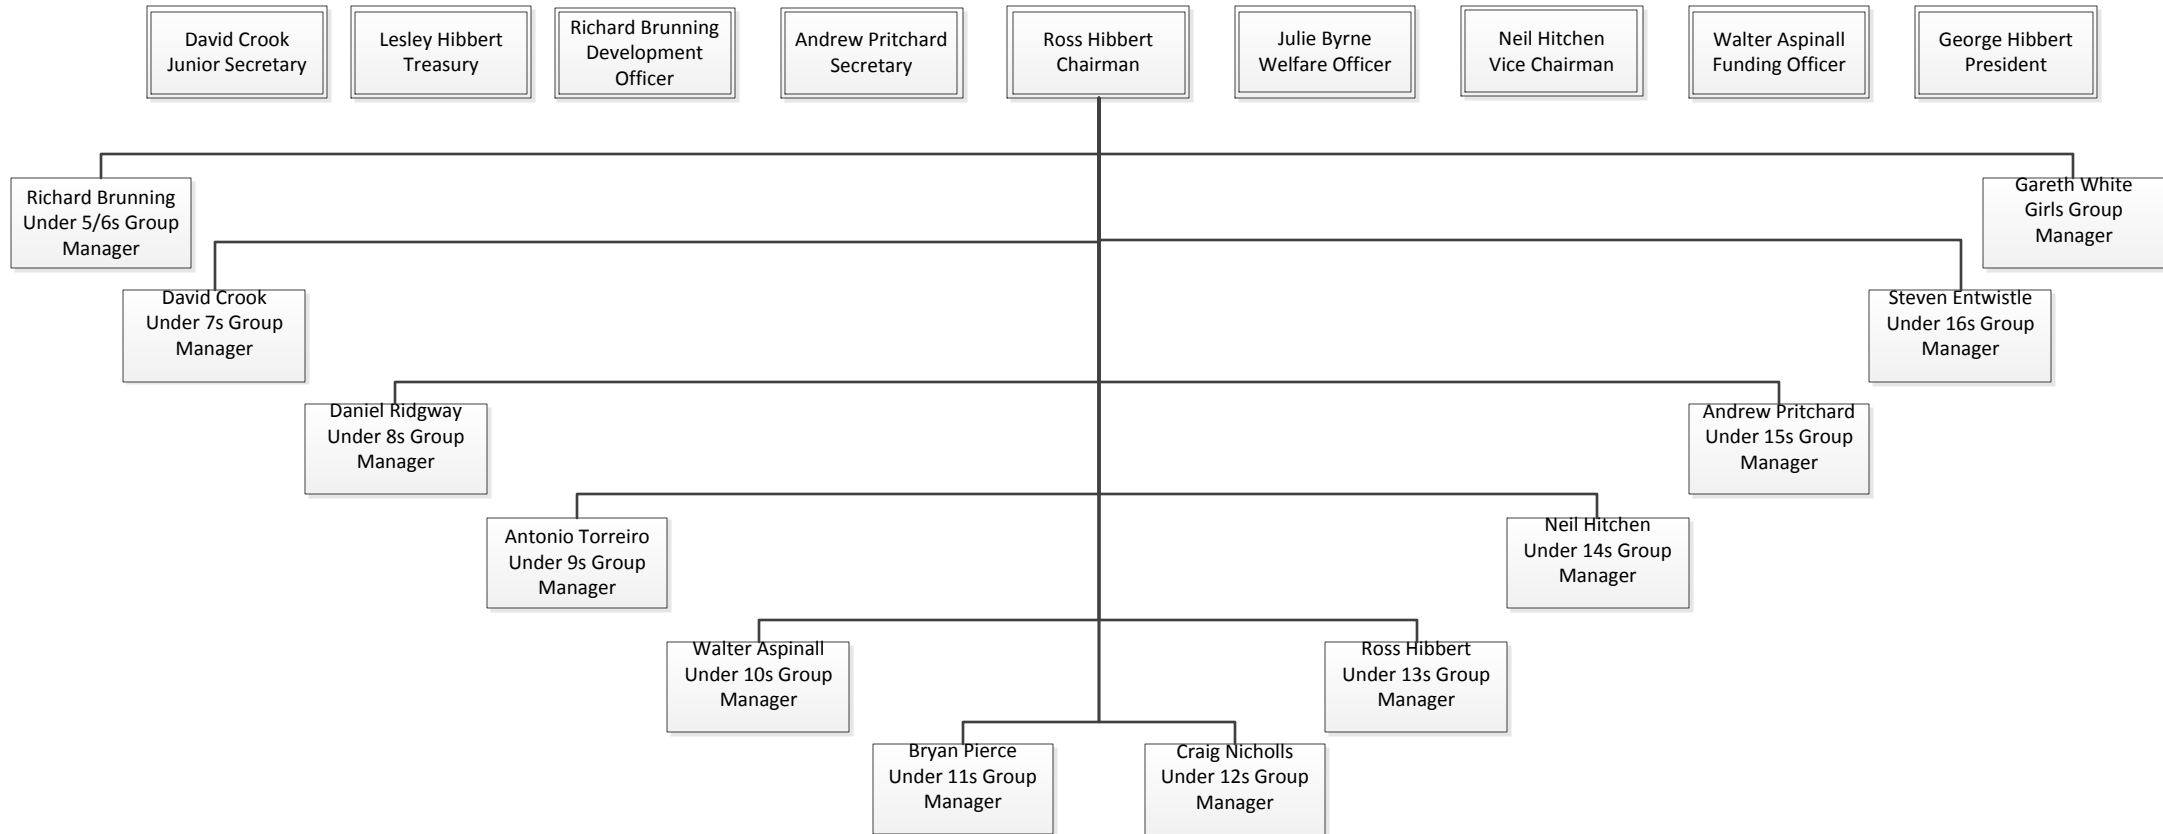

Clitheroe Wolves Football Club

Club Structure 2016/17

Age Group Managers

Team Managers/Coaches

Richard Brunning
Under 5/6s Group
Manager

Mick Berardi

Tom Gavin

Ben Mohatta